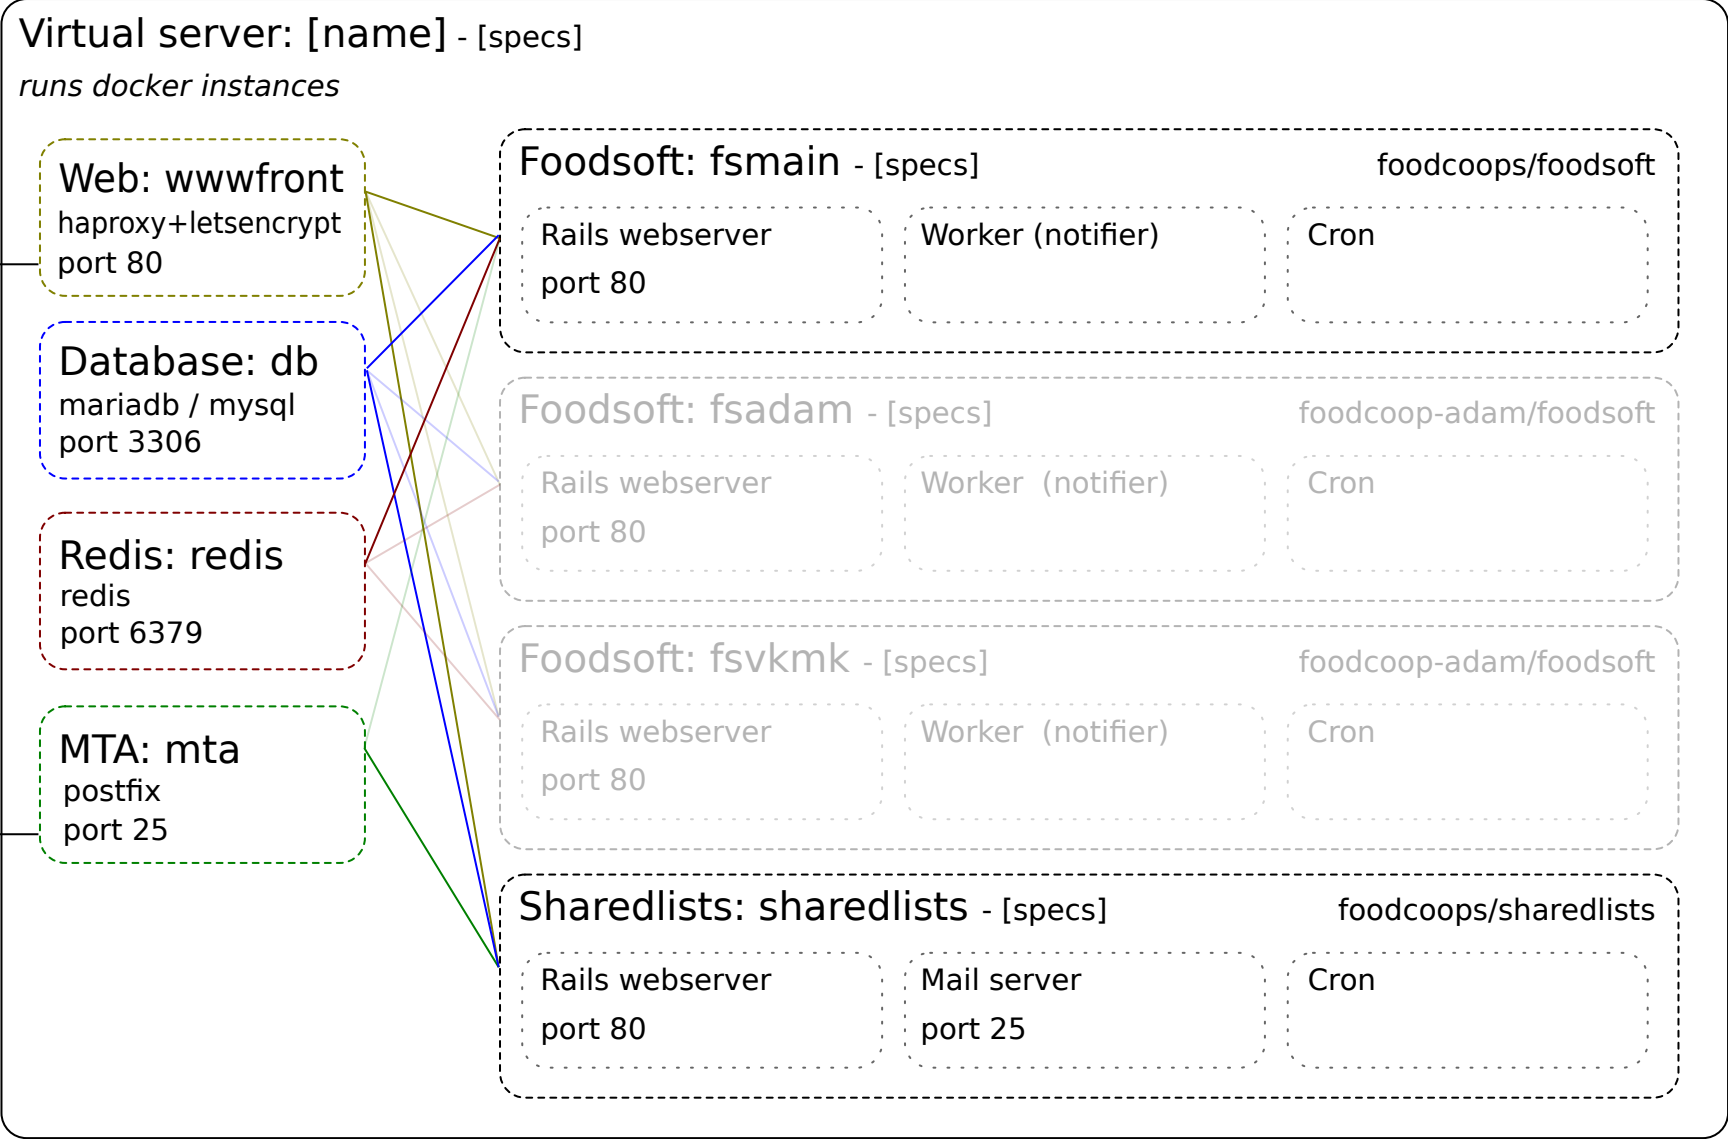

Foodsoft global production setup (proposed)

Github
Code, configuration and documentation.

DNS provider

Nabble
Mailing lists for communication